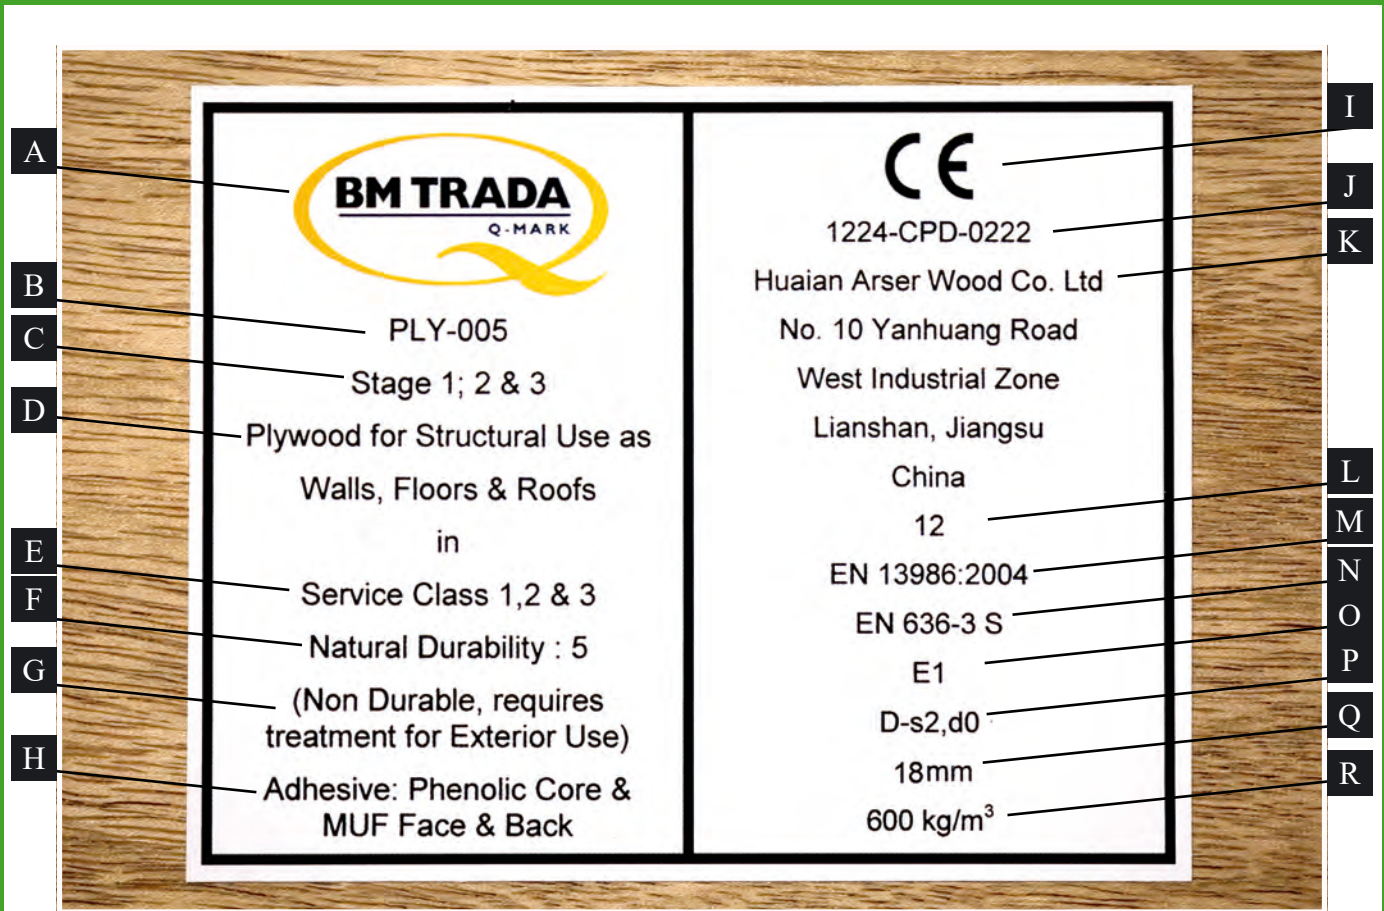

## Q-Mark Plywood

“Q-Ply” Structural Quality Panels are designed to give you peace of mind when specifying plywood for walls, roofing and flooring applications. The Q-Mark structural plywood scheme is a third party product certification scheme operated by BM TRADA Certification Ltd. The scheme covers factory production control, documentation and test/assessment evidence, and the resultant certification is specific to clearly defined products and their constituent components. One of the main objectives of the scheme is to provide specifiers, regulators and inspection authorities with the appropriate information for them to identify suitable products for structural use. We can offer Q-Mark panels in 9mm, 12mm, 15mm, 18mm, 22mm and 25mm thicknesses.

Standard sheet size is 2440mm x 1220mm.

FSC® Certified Q-Mark plywood is also available from stock.

See Page 2 for detailed explanation of label information.

Email: [sales@plywooduk.com](mailto:sales@plywooduk.com)

# International Plywood Guide to Q-Mark Plywood

- A) Q-Mark Logo
- B) Q-Mark Plywood Certificate Number 005
- C) Tests Required To Meet Q-Mark Standard
- D) Intended End Uses Of the Product
- E) Service Classes From EN 636:2003
- F) Natural Durability Of The Timber Species
- G) Product Must Be Protected If Used Outside.
- H) Type of Adhesives Used
- I) CE Mark Logo